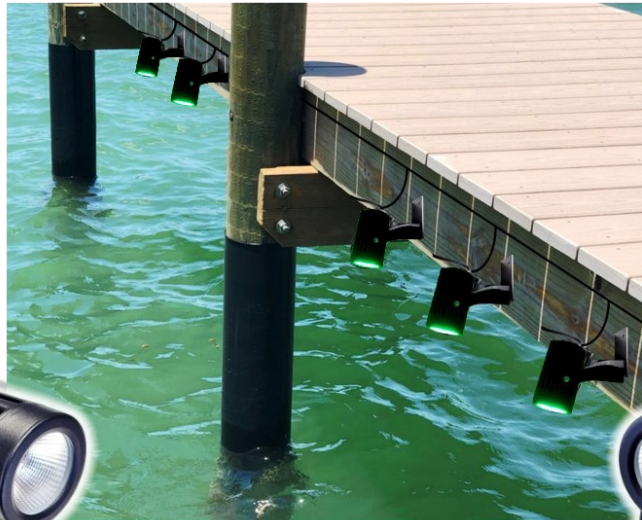

### **3-Color LED Dock Light w/Remote**

**3-Colors**

### **FEATURES & SPECIFICATIONS**

- Great for Docks, Piers, and Slips that may be affected by waves and storm surges
- **(5)** -10W, lights spaced 4 ft apart which covers more than 20 ft. of dock facing. Additional 20 ft. long power-cord which attaches to the LED driver.
- Total light output is 5500 lumens, spread of light depends on mounting height.
- 50W LED Driver - 120VAC input with AC Plug - 36VDC output.
- Switch between Green, Blue, or White light using the included Remote Control.
- 36° Beam Angle illuminates the water in front of the dock, and not the surrounding landscape.
- Light heads simply unplug from power-cord if replacement is ever needed.
- Lights can be adjusted 180° vertically and can be easily removed. Mounting Brackets and Hardware Included for wood or composite docks.
- IP 66 rated - Above Water Use - but these lights can tolerate temporarily submersion. LED driver should be plugged into a ground protected GFCI outlet.