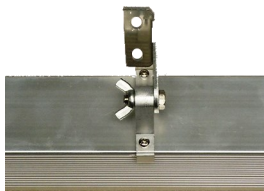

CONSTRUCTION

- All Aluminum, powder coated construction with an **IP66** rating for outdoor use. The unit is **45.5"x2.5"x2"** and uses **(44) High Intensity 3-Color LEDs. 4500 lumens**
- **45-degree** reflectors provide a more focused light output on the water without distracting neighbors
- **3-Color Remote Control** w/battery
- Mounting Brackets included.

ELECTRICAL

- **120VAC** input
- Internal 48W, 36VDC driver, 0.4 amp draw
- **25'** power-cord with a standard 3-prong US style plug

The **2-piece Mounting Bracket** makes installation quick and easy. Attach the outer brackets on the face of the dock, loosen the screws on the bracket which is attached to the light and slide them so they align with the outer bracket. Tighten screw on inner bracket, insert bolt through bracket holes, add washers and wingnut, adjust to desired angle, and tighten wingnut.